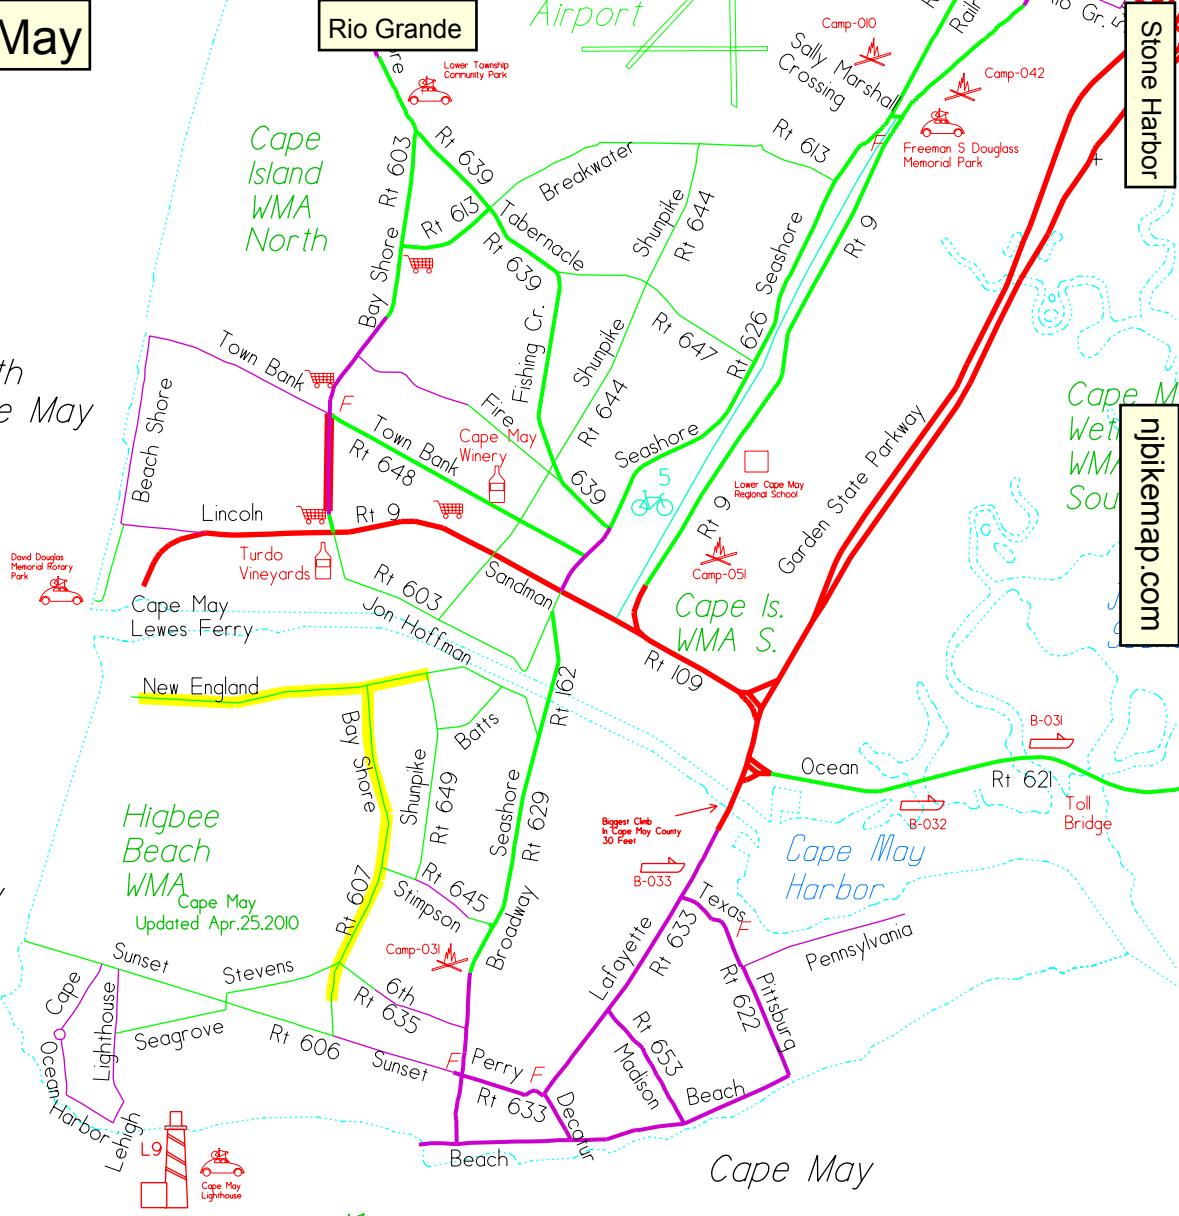

Cape May

Rio Grande

Airport

Stone Harbor

njbike.com

Delaware Bay

North Cape May

Cape May Point

Higbee Beach WMA
Cape May
Updated Apr.25.2010

Cape May Harbor

Cape May

Atlantic Ocean

Copyright 2010 Dustin J Farnum Jr

MILE
KILO

Copyright 2010 Dustin J Farnum Jr