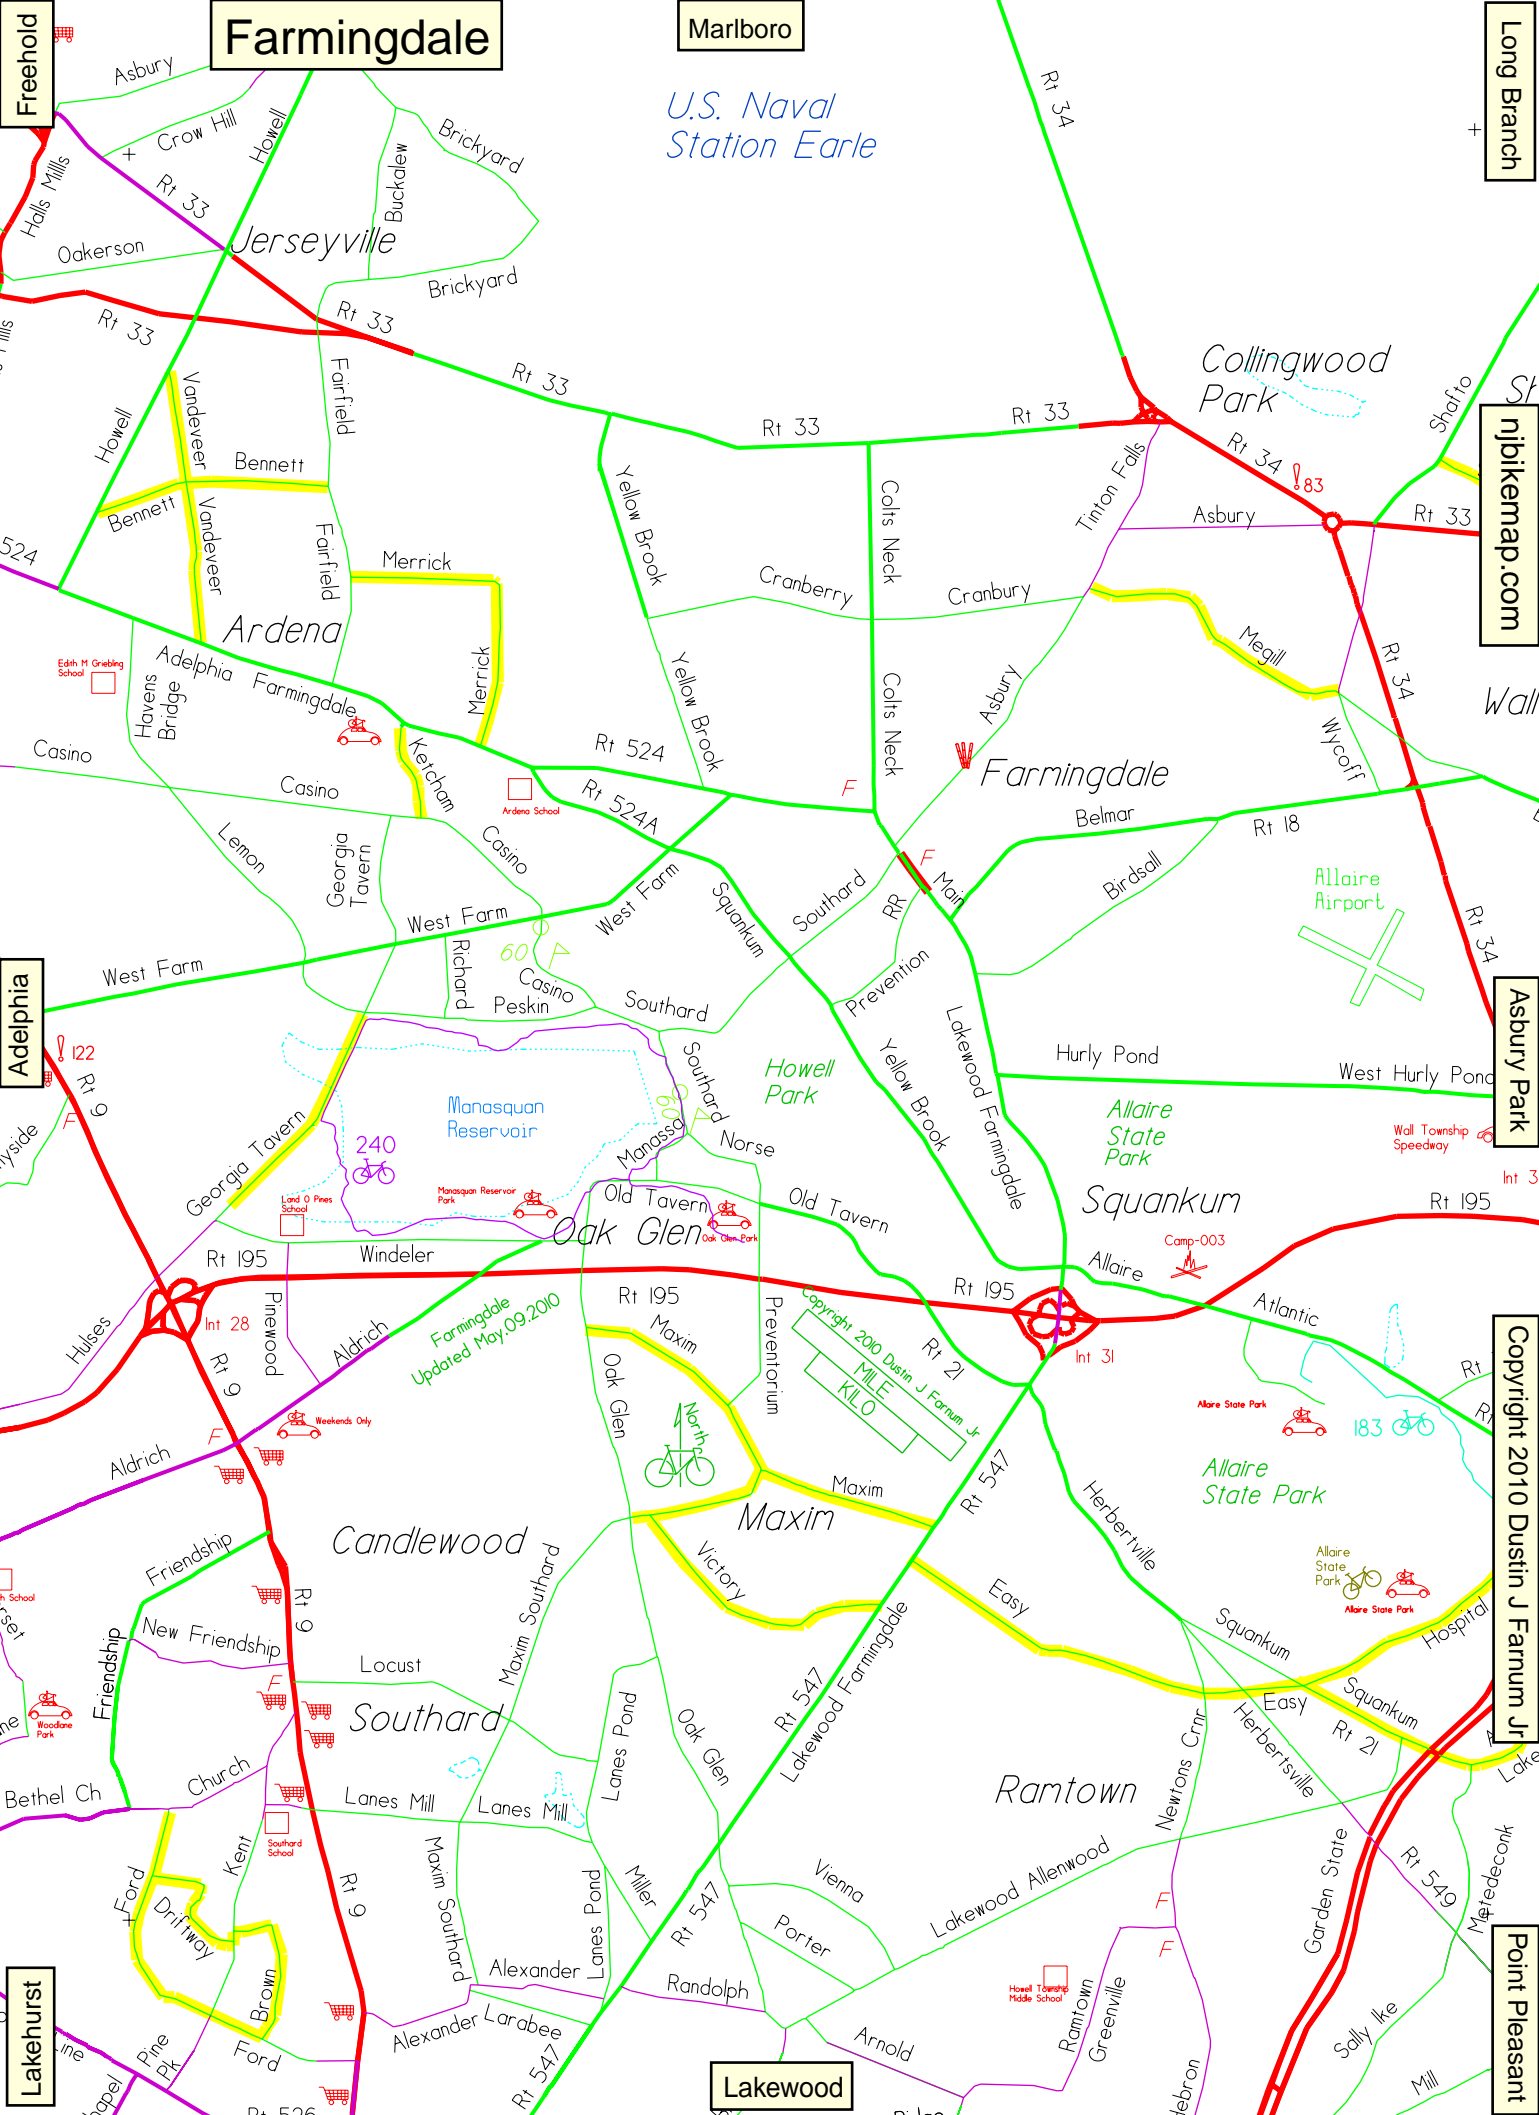

# Farmingdale

Marlboro

U.S. Naval Station Earle

Long Branch

njbikemap.com

Asbury Park

Copyright 2010 Dustin J Farnum Jr

Point Pleasant

Adelphia

Lakehurst

Lakewood