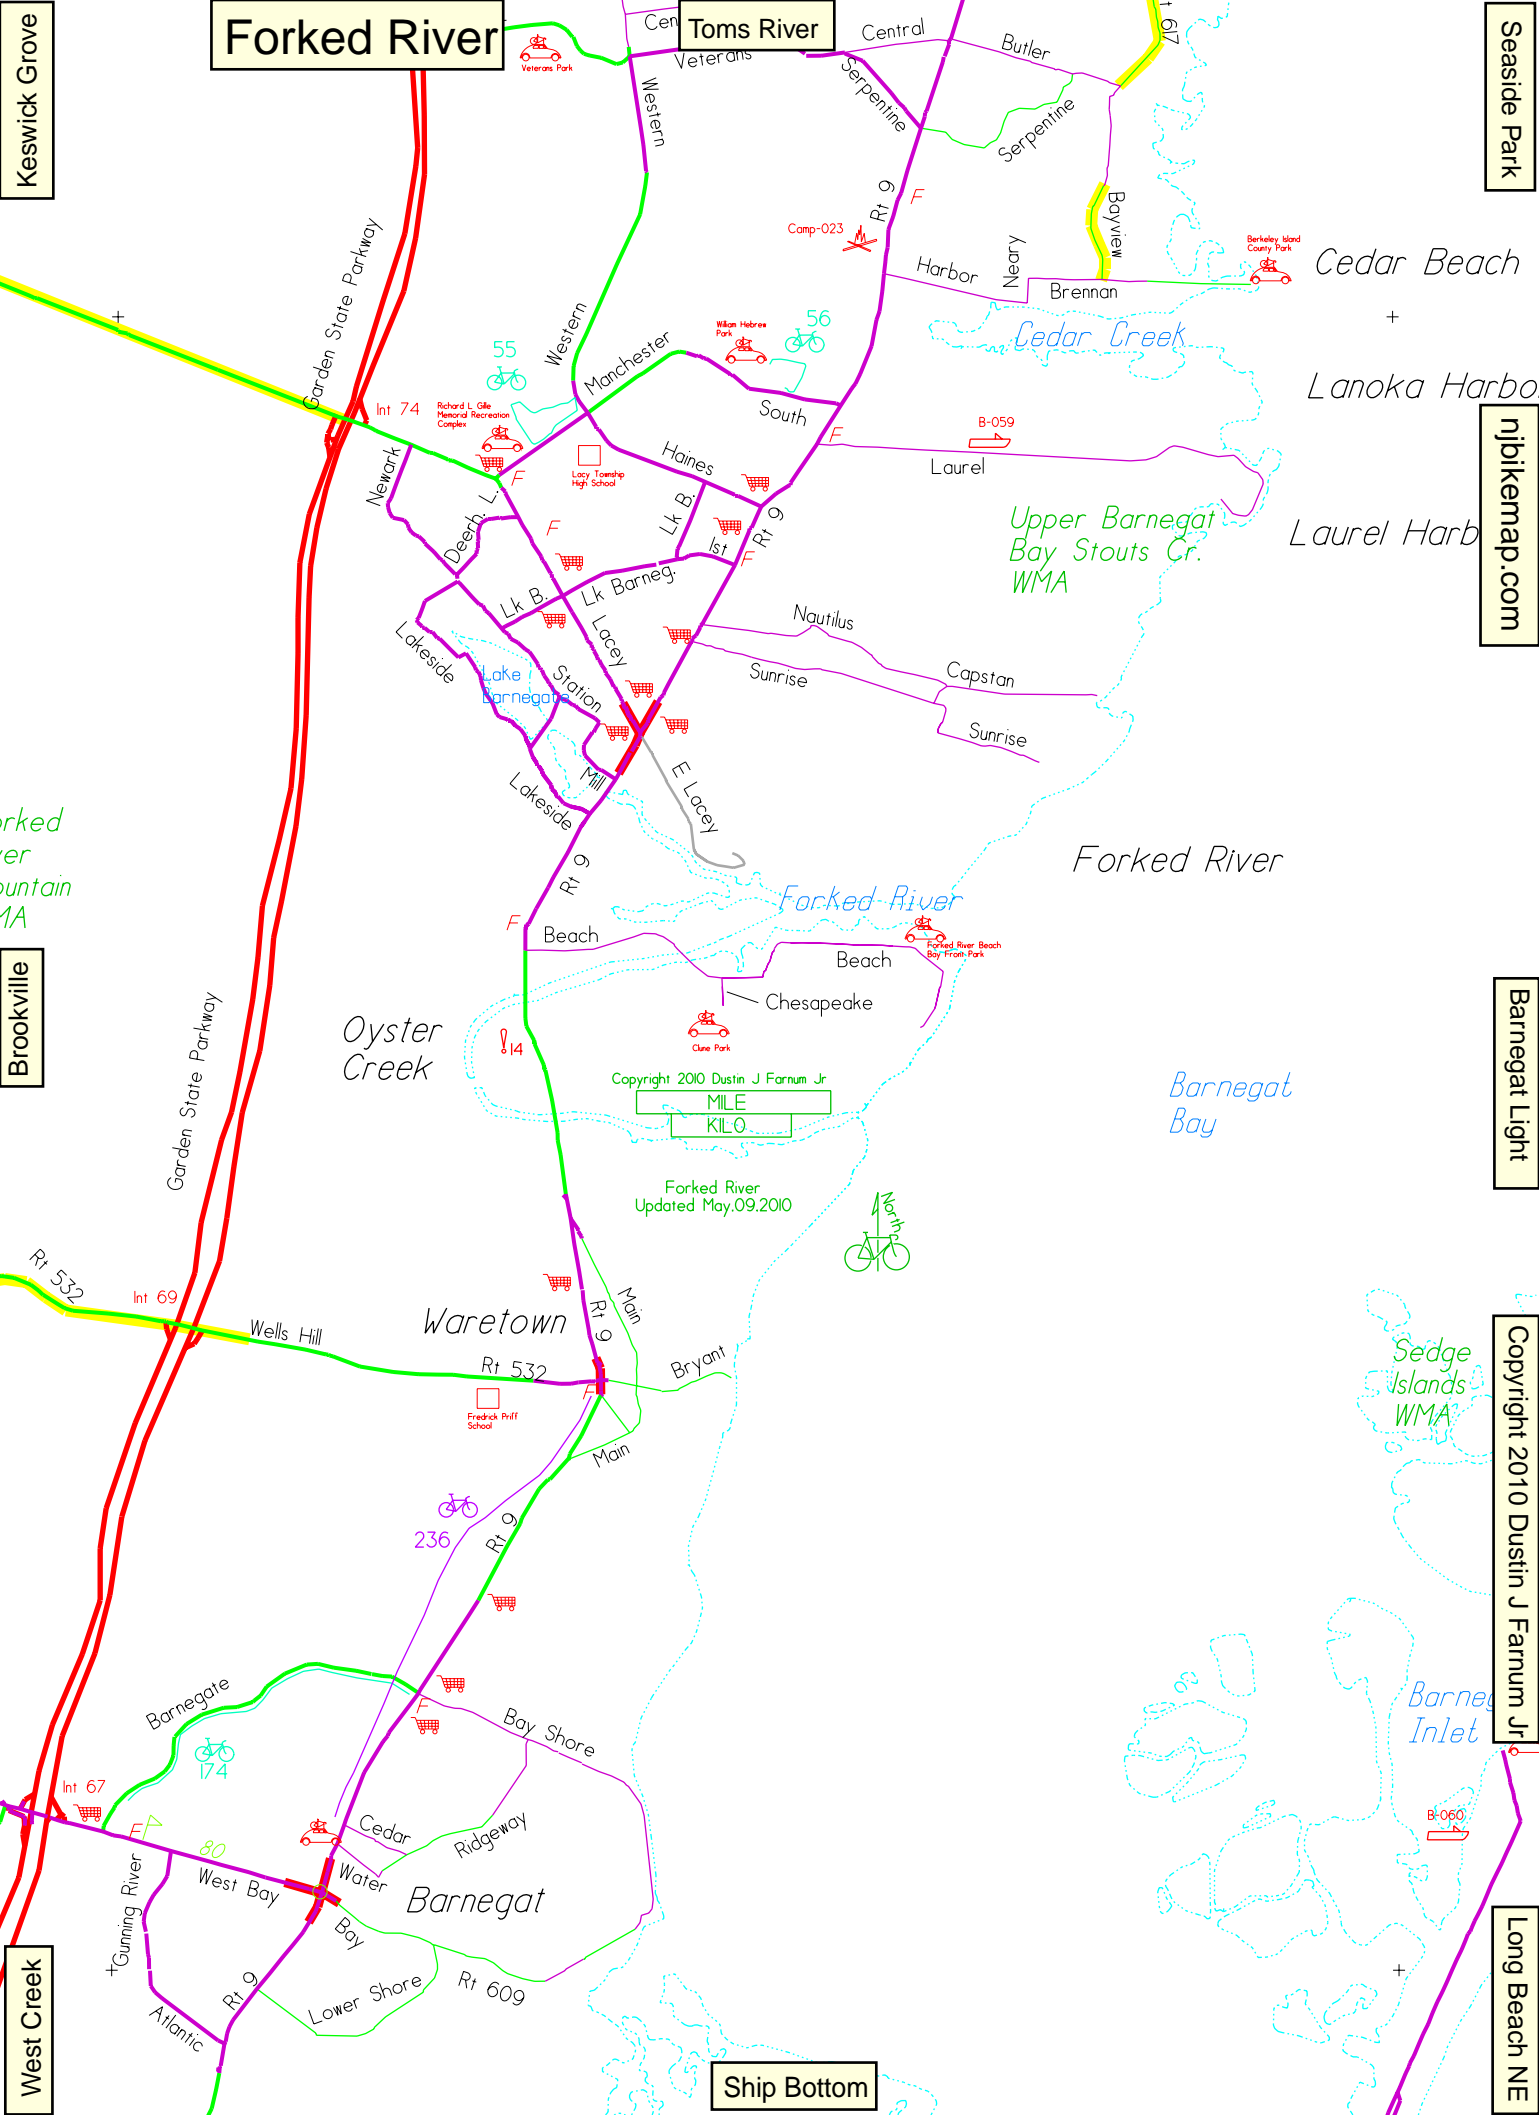

Forked River

Toms River

Keswick Grove

Seaside Park

Brookville

Barnegat Light

West Creek

Long Beach NE

Ship Bottom

Cedar Beach

Lanoka Harbo

Laurel Harb

Forked River

Barnegat Bay

Sedge Islands WMA

Barnegat Inlet

Rt 9

Central

Butler

Serpentine

Serpentine

Rt 9

Harbor

Nearby

Brennan

Laurel

Capstan

Sunrise

Beach

Chesapeake

Main

Bryant