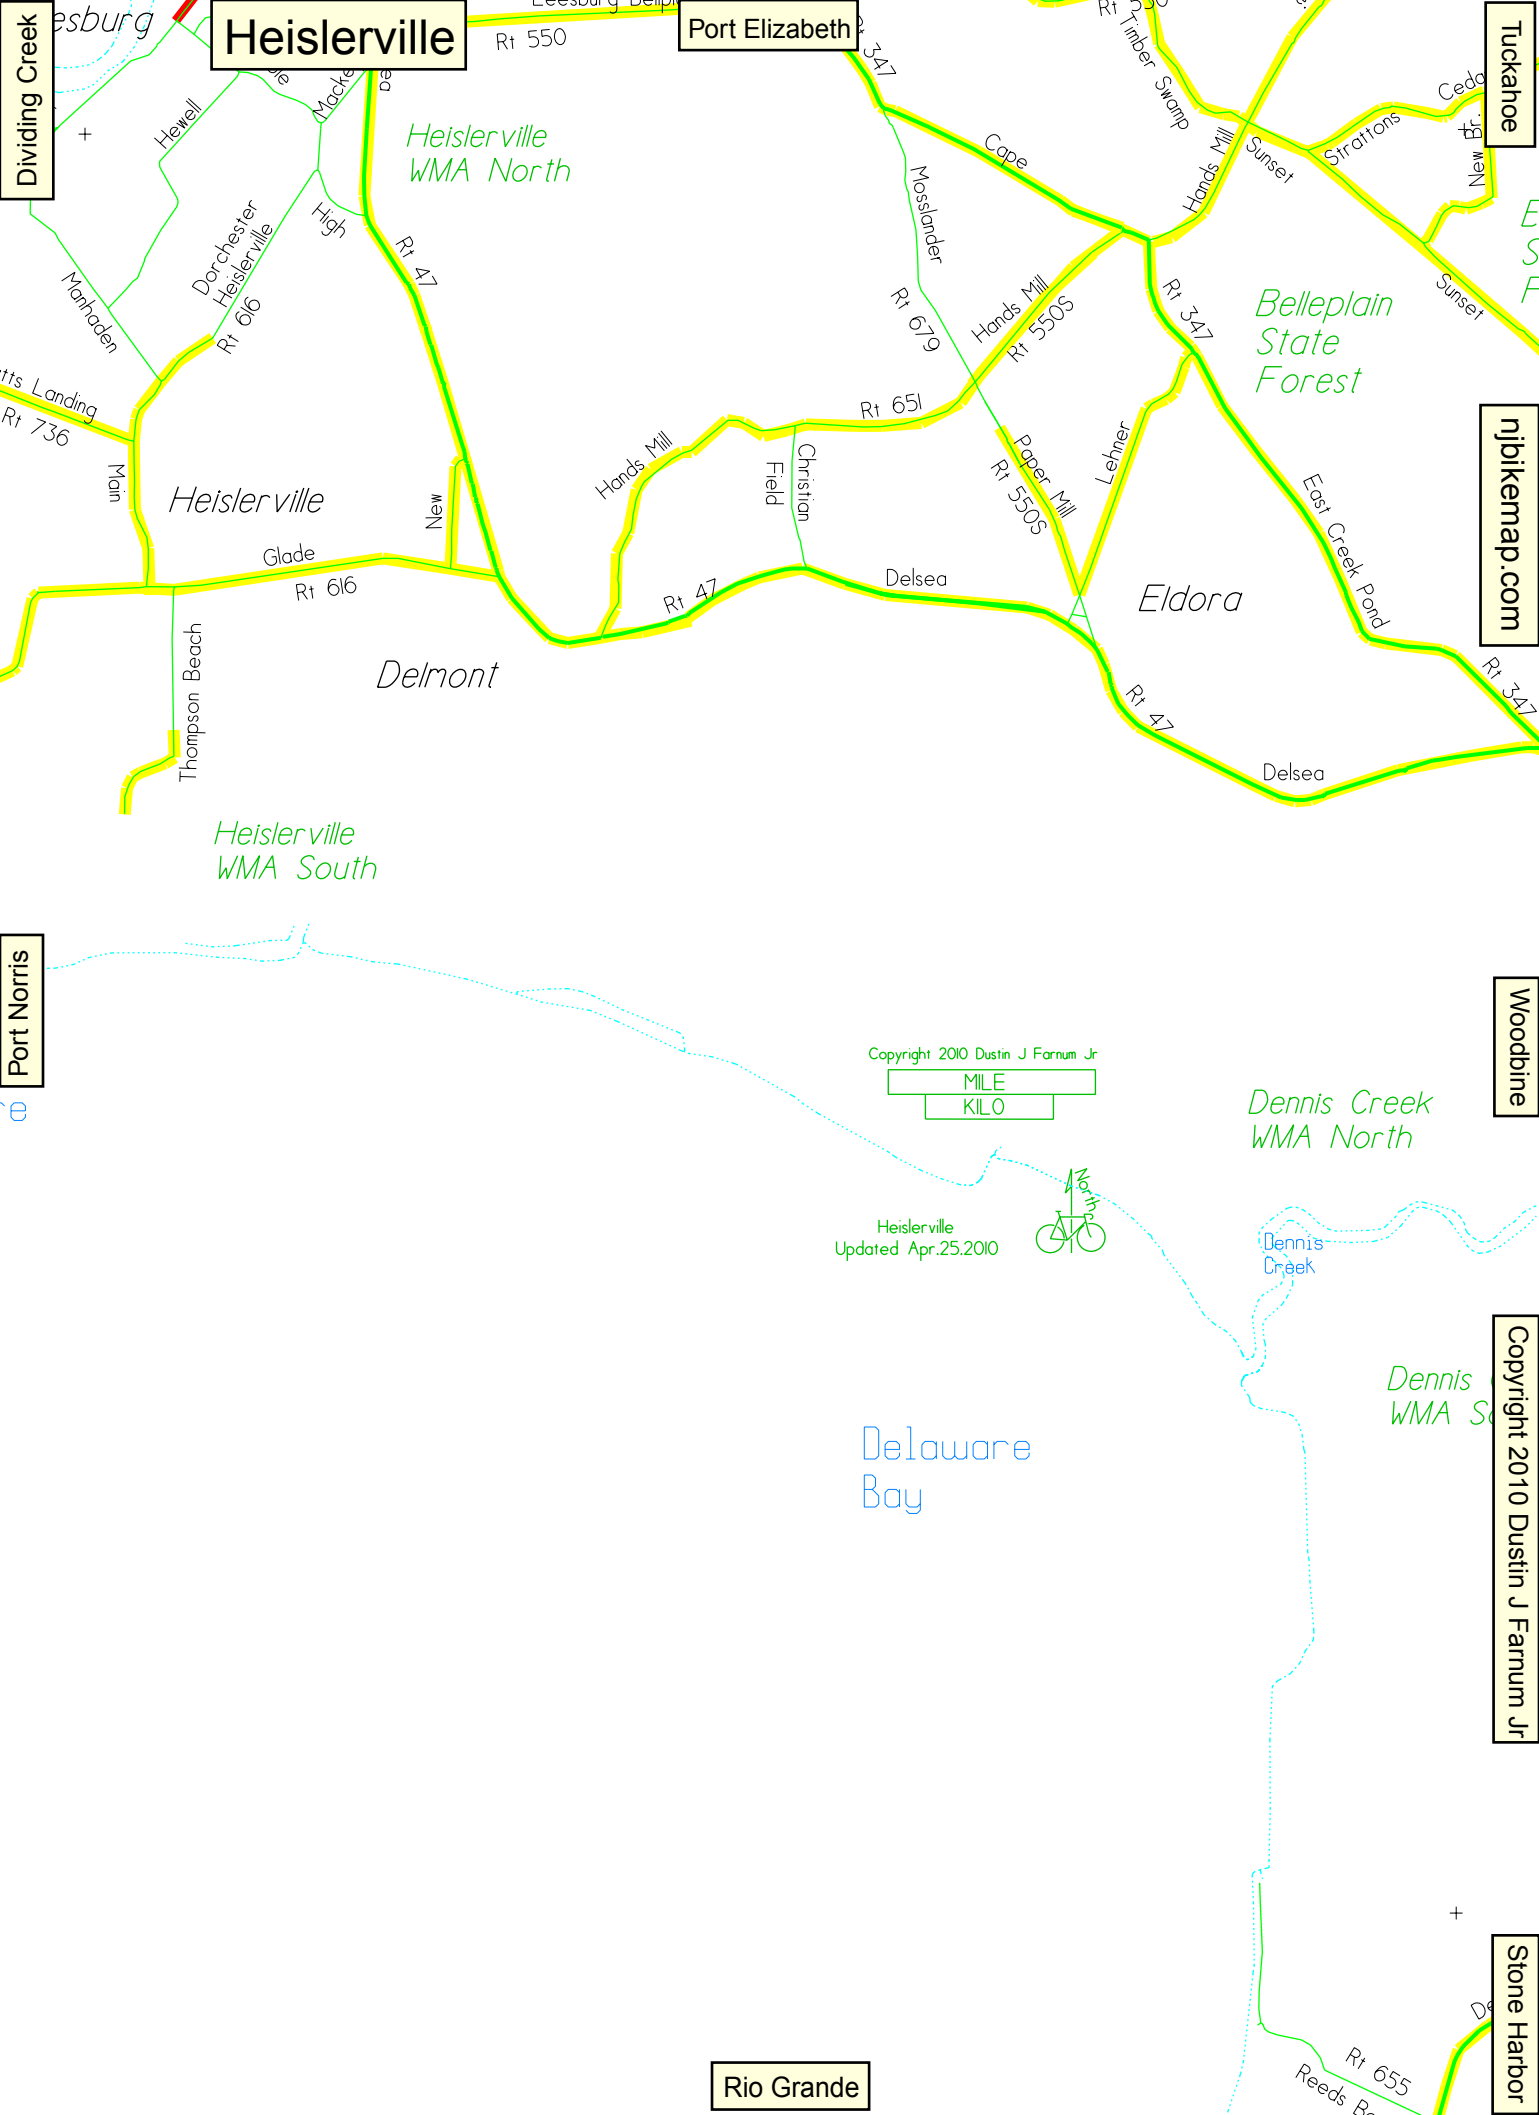

Heislerville

Port Elizabeth

Tuckahoe

njbikemap.com

Woodbine

Copyright 2010 Dustin J Farnum Jr

Stone Harbor

Port Norris

Rio Grande

Rt 550

Rt 347

Rt 255

Rt Timber Swamp

Cedar

Sunset

Strattons

New Dr.

Sunset

Heislerville WMA North

Cape

Hands Mill

Belleplain State Forest

Marhaden

Dorchester Heislerville

Rt 47

Rt 679

Hands Mill

Rt 550S

Rt 347

Marhaden

Heislerville

Hands Mill

Rt 651

Field

Paper Mill

Rt 550S

Lehner

East Creek Pond

Glade

Rt 616

Rt 47

Delsea

Eldora

Delmont

Rt 47

Delsea

Heislerville WMA South

Thompson Beach

Copyright 2010 Dustin J Farnum Jr

MILE
KILO

Heislerville
Updated Apr. 25, 2010

Dennis Creek WMA North

Dennis Creek

Delaware Bay

Dennis Creek WMA South

Rt 655

Reeds Beach