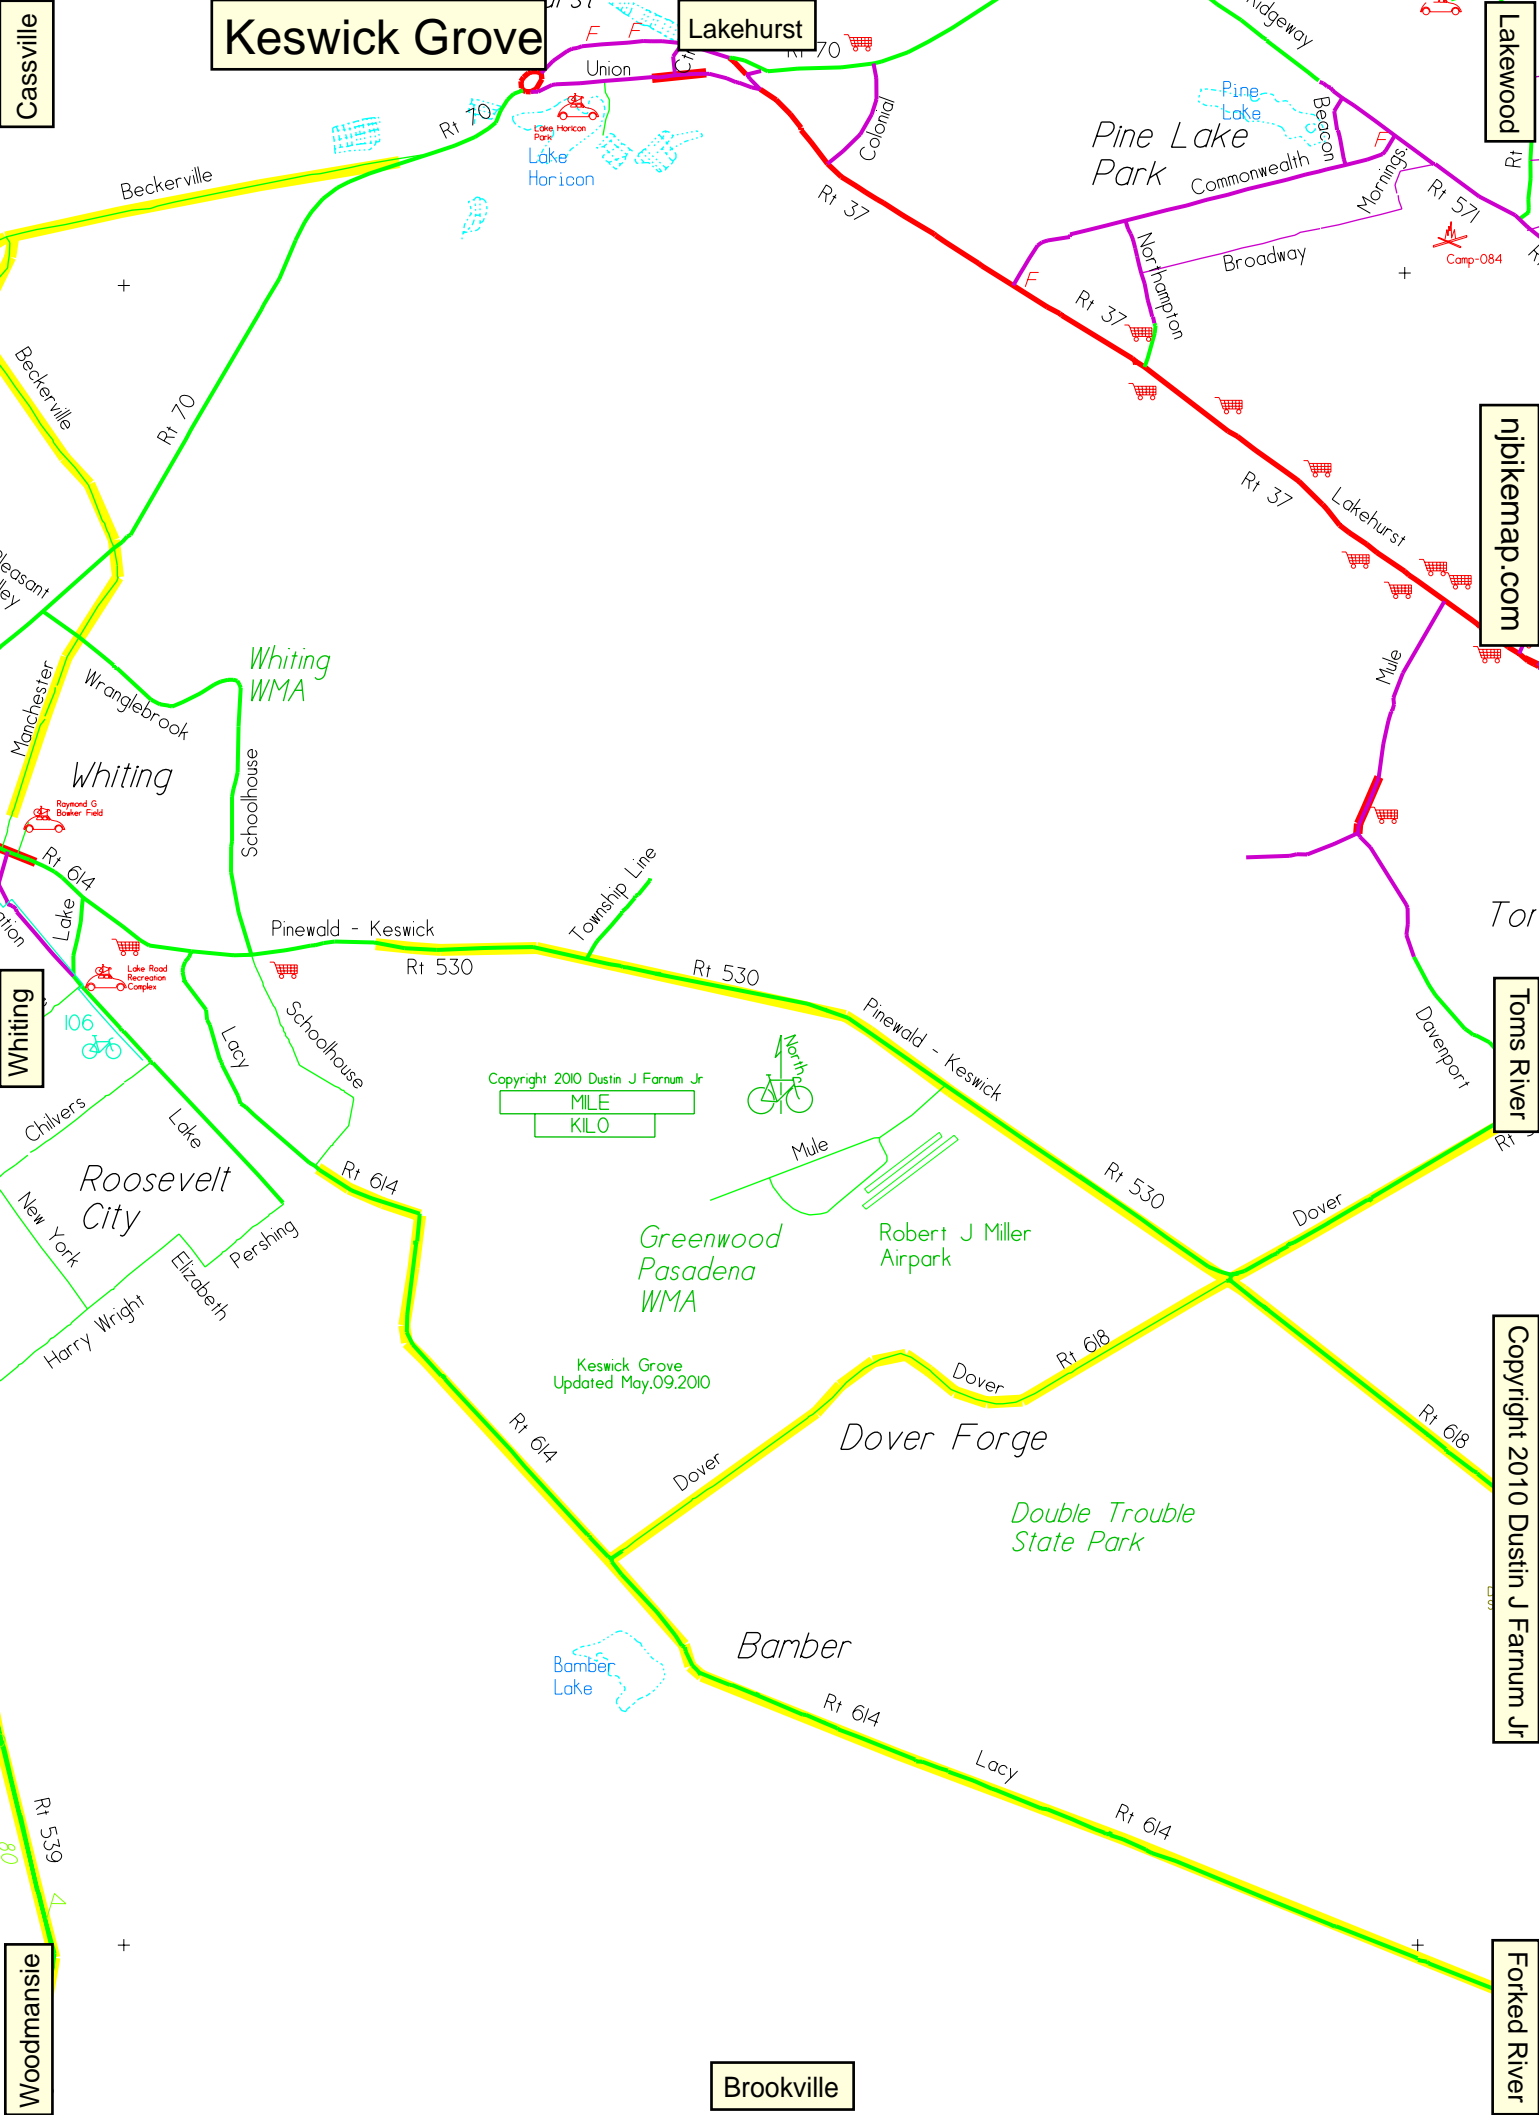

Keswick Grove

Cassville

Lakehurst

Lakewood

njbikemap.com

Toms River

Copyright 2010 Dustin J Farnum Jr

Forked River

Brookville

Woodmansie

Copyright 2010 Dustin J Farnum Jr
MILE
KILO

Mile

Keswick Grove
Updated May.09.2010

Beckerville
Rt 70

Beckerville
Rt 70

Whiting
Rt 614

Whiting
Rt 614

Roosevelt City
Rt 614

Roosevelt City
Rt 614

Woodmansie
Rt 539

Union
Rt 70

Union
Rt 37

Pinewald - Keswick
Rt 530

Pinewald - Keswick
Rt 530

Bamber
Rt 614

Brookville
Rt 614

Lakewood
Rt 571

Lakewood
Rt 571

Toms River
Rt 571

Toms River
Rt 571

Toms River
Rt 571

Toms River
Rt 571