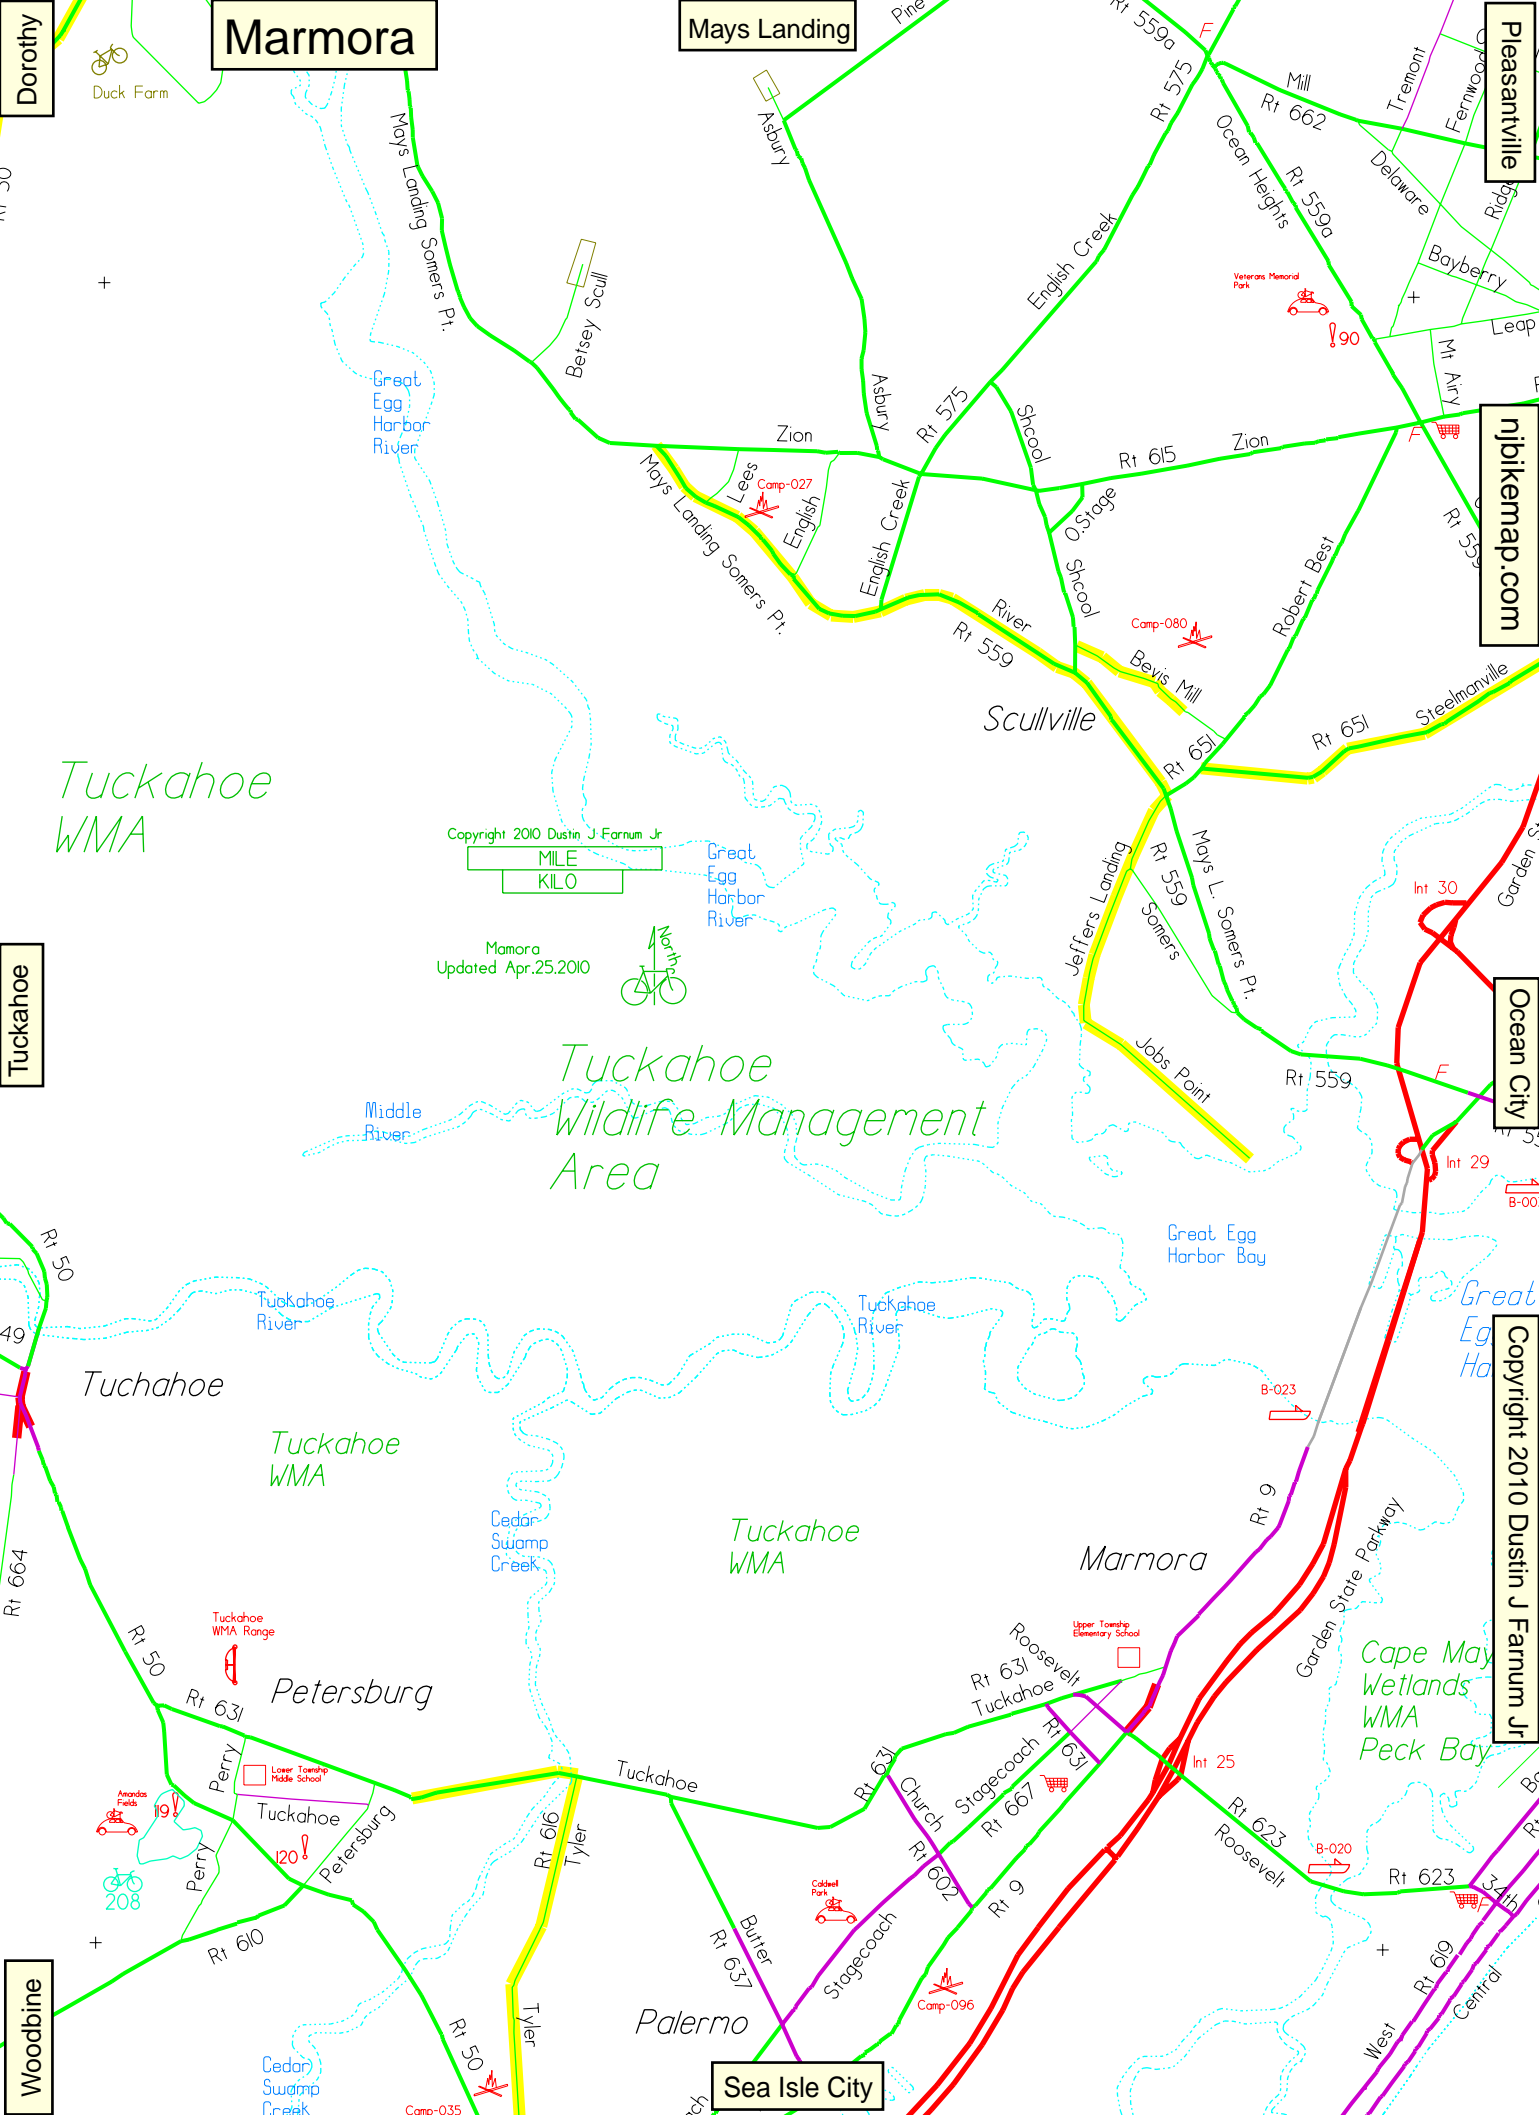

Sea Isle City

Tuckahoe WMA

Tuckahoe Wildlife Management Area

Cape May Wetlands WMA Peck Bay

MILE
KILO

Marmora Updated Apr.25.2010

Dorothy
Duck Farm

Rt 30