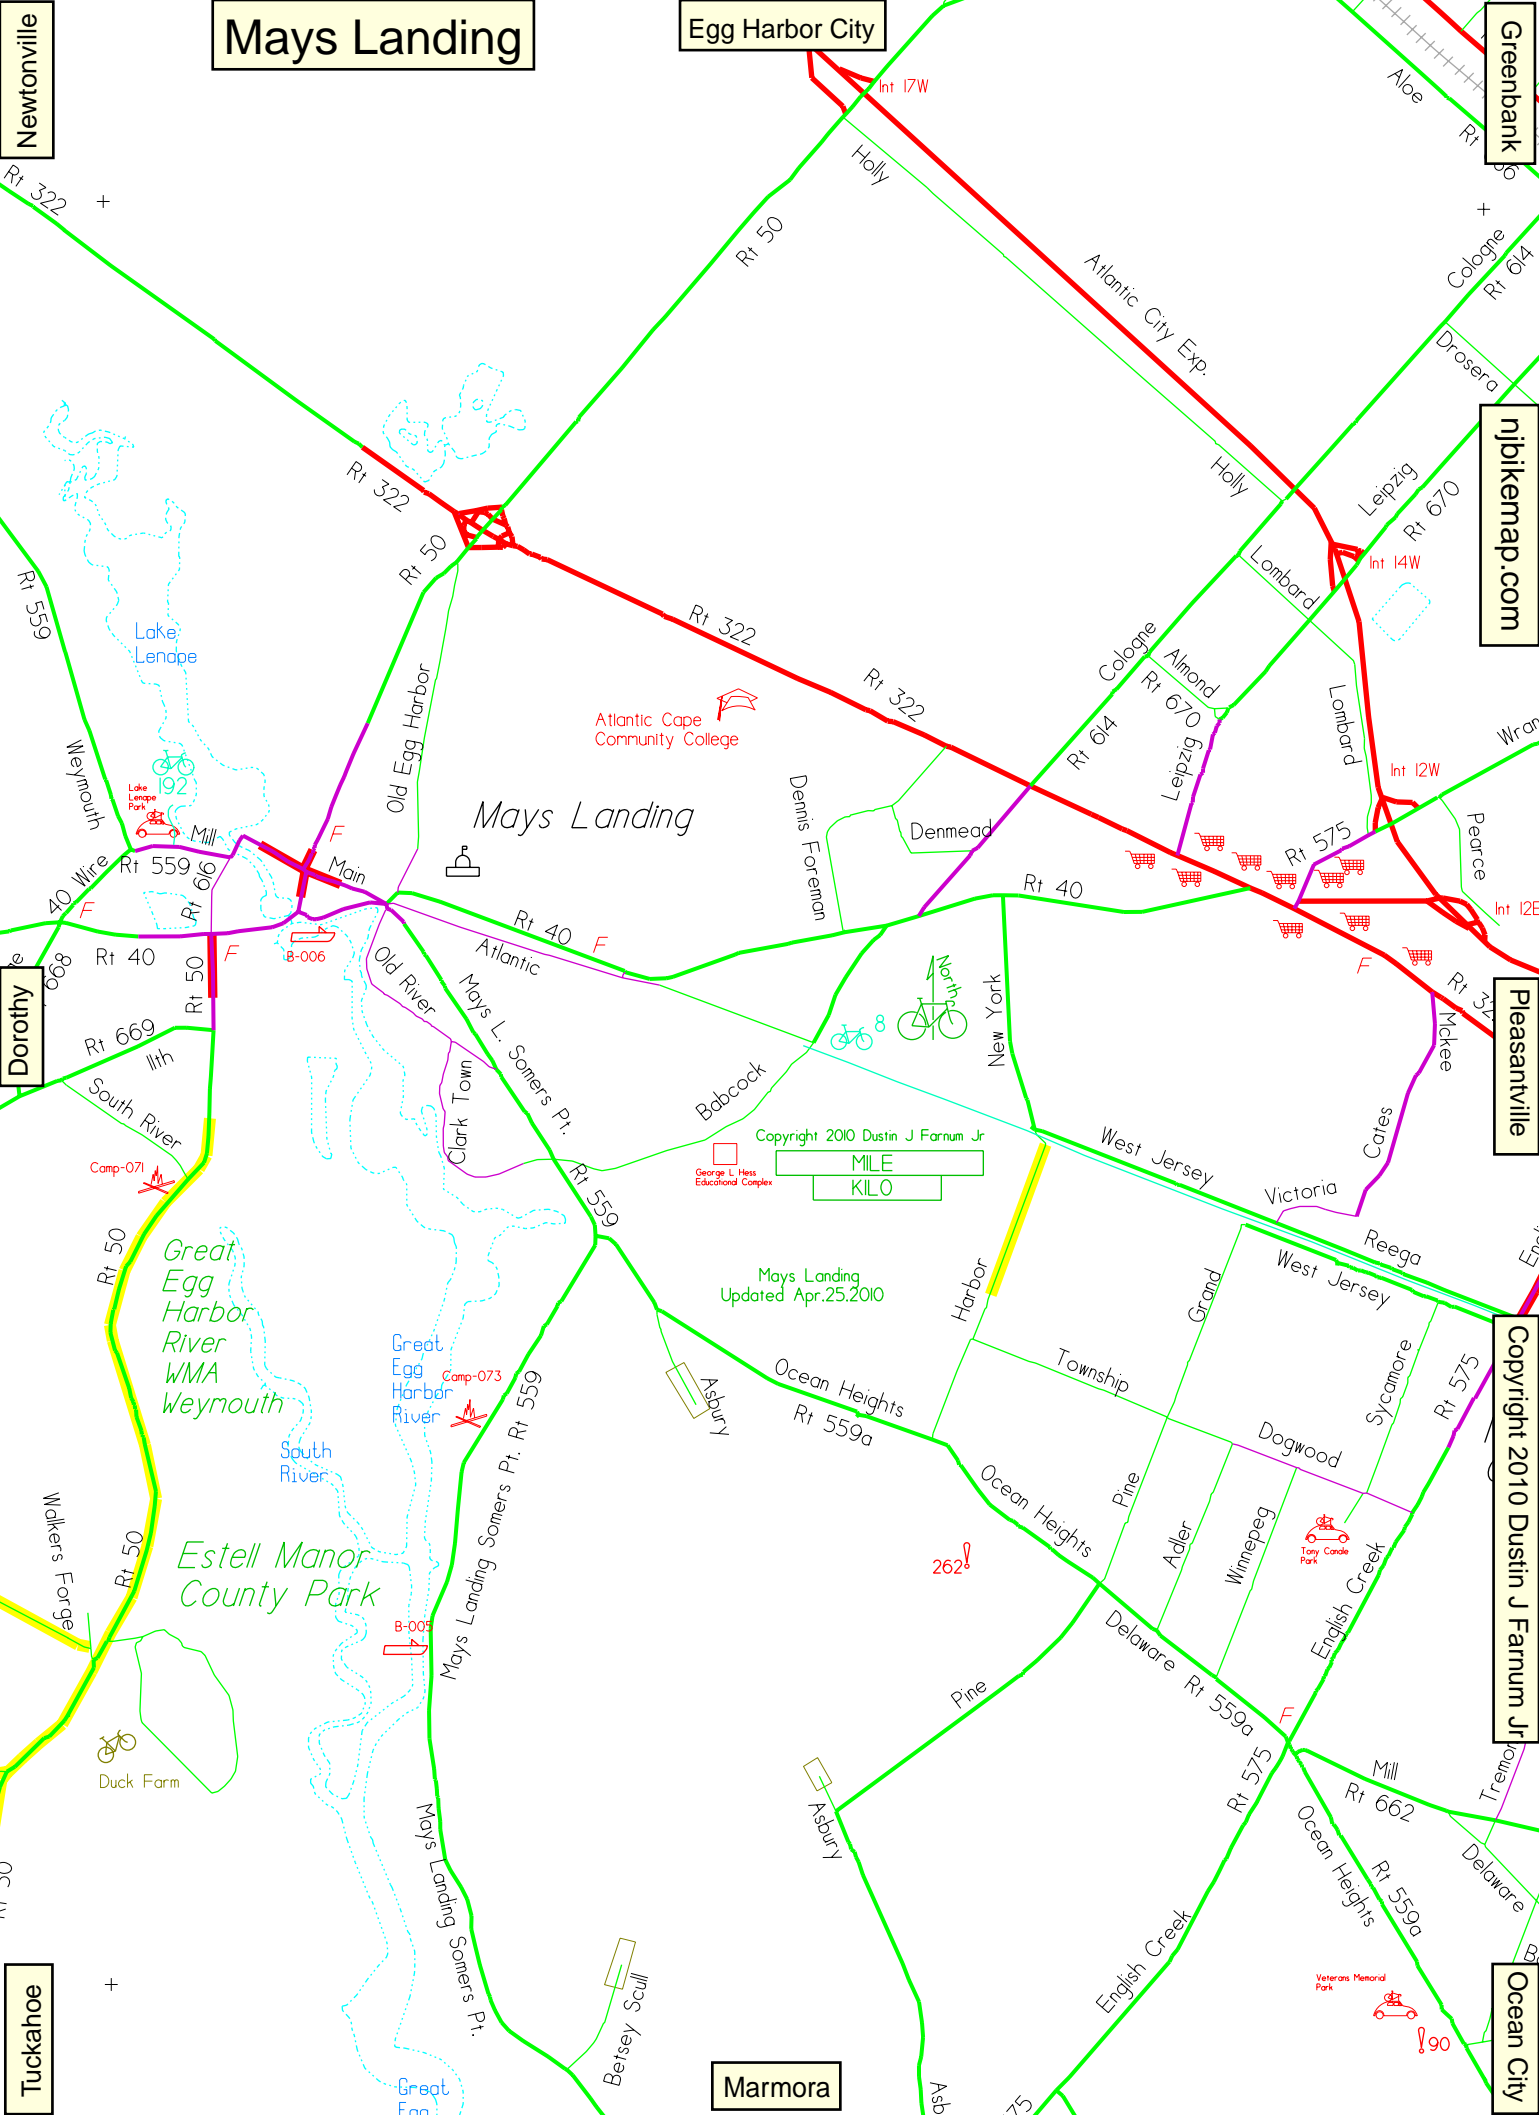

Mays Landing

Egg Harbor City

Newtonville

Greenbank

njbike.com

Dorothy

Pleasantville

Copyright 2010 Dustin J Farnum Jr

Tuckahoe

Marmora

Ocean City

MILE
KILO

Mays Landing
Updated Apr.25.2010

Lake Lenape

Great Egg Harbor River
WMA
Weymouth

Estell Manor
County Park

Mays Landing

Atlantic

Mays L. Somers Pt.

Great Egg Harbor River

Mays Landing Somers Pt.

Mays Landing Somers Pt.

Atlantic Cape Community College

George L Hess Educational Complex

Mays Landing Updated Apr.25.2010

Lake Lenape

Great Egg Harbor River
WMA
Weymouth

Estell Manor
County Park

Mays Landing

Atlantic

Mays L. Somers Pt.

Great Egg Harbor River

Mays Landing Somers Pt.

Mays Landing Somers Pt.

Atlantic Cape Community College

George L Hess Educational Complex

Mays Landing Updated Apr.25.2010

Lake Lenape

Great Egg Harbor River
WMA
Weymouth

Estell Manor
County Park

Mays Landing

Atlantic

Mays L. Somers Pt.

Great Egg Harbor River

Mays Landing Somers Pt.

Mays Landing Somers Pt.

Atlantic Cape Community College

George L Hess Educational Complex

Mays Landing Updated Apr.25.2010