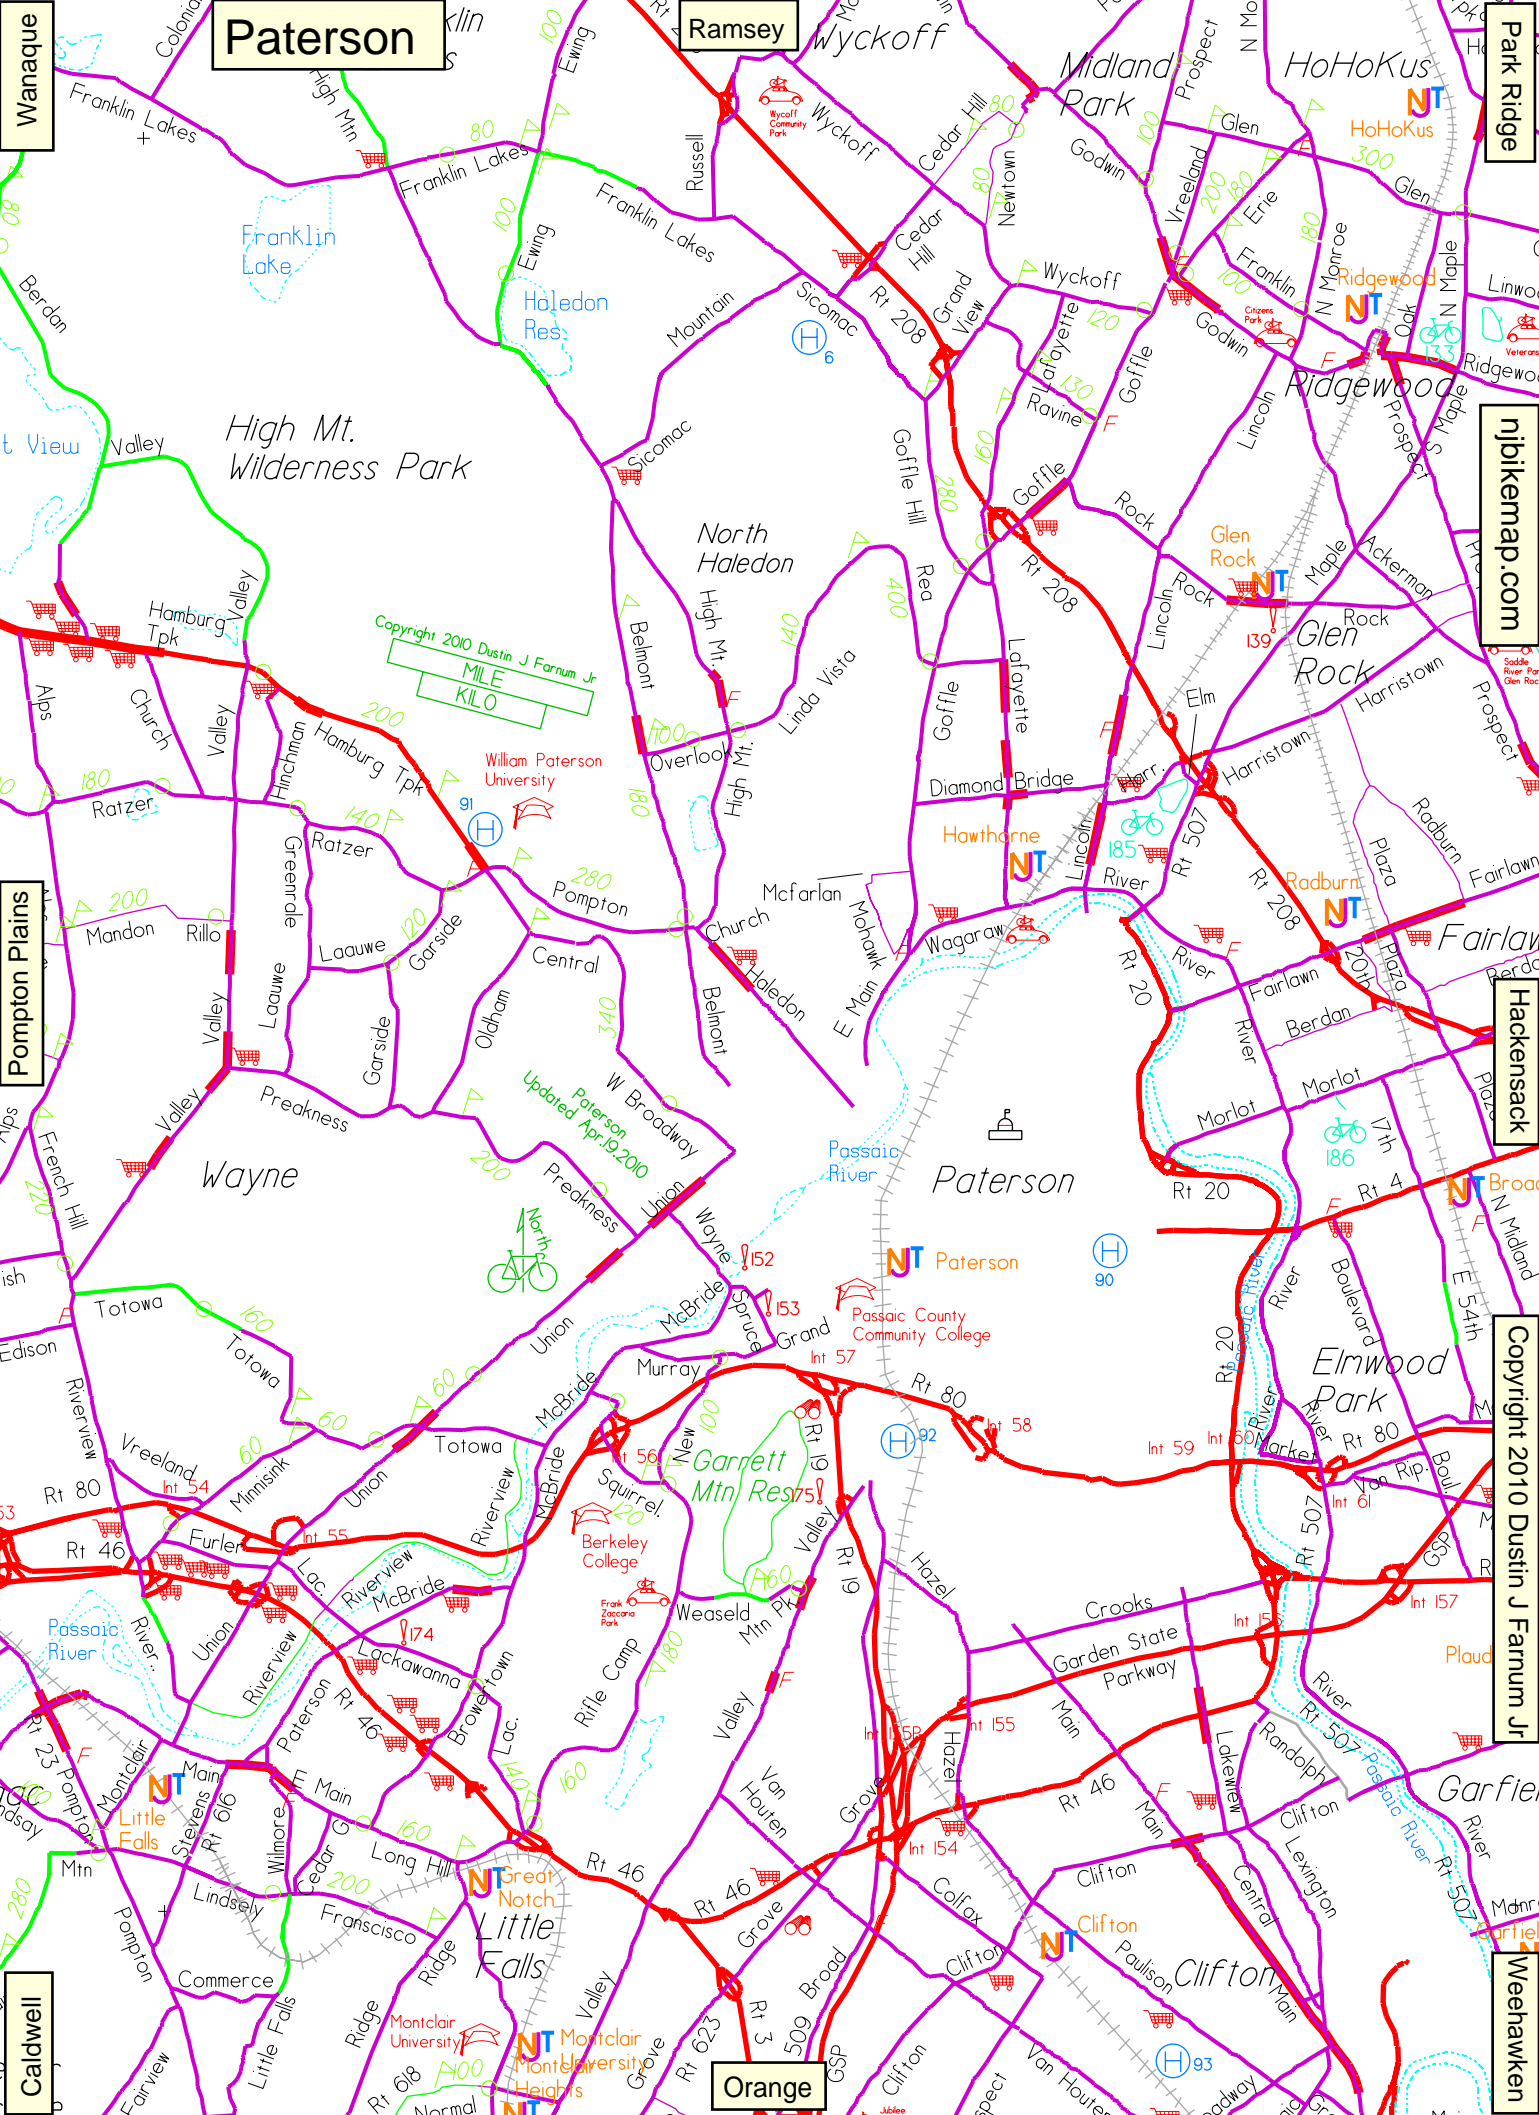

Paterson

Ramsey

Wanaque

Park Ridge

njbikemap.com

Pompton Plains

Copyright 2010 Dustin J Farnum Jr

Weehawken

Pompton Plains

Caldwell

Orange

Copyright 2010 Dustin J Farnum Jr
 MILE
 KILO