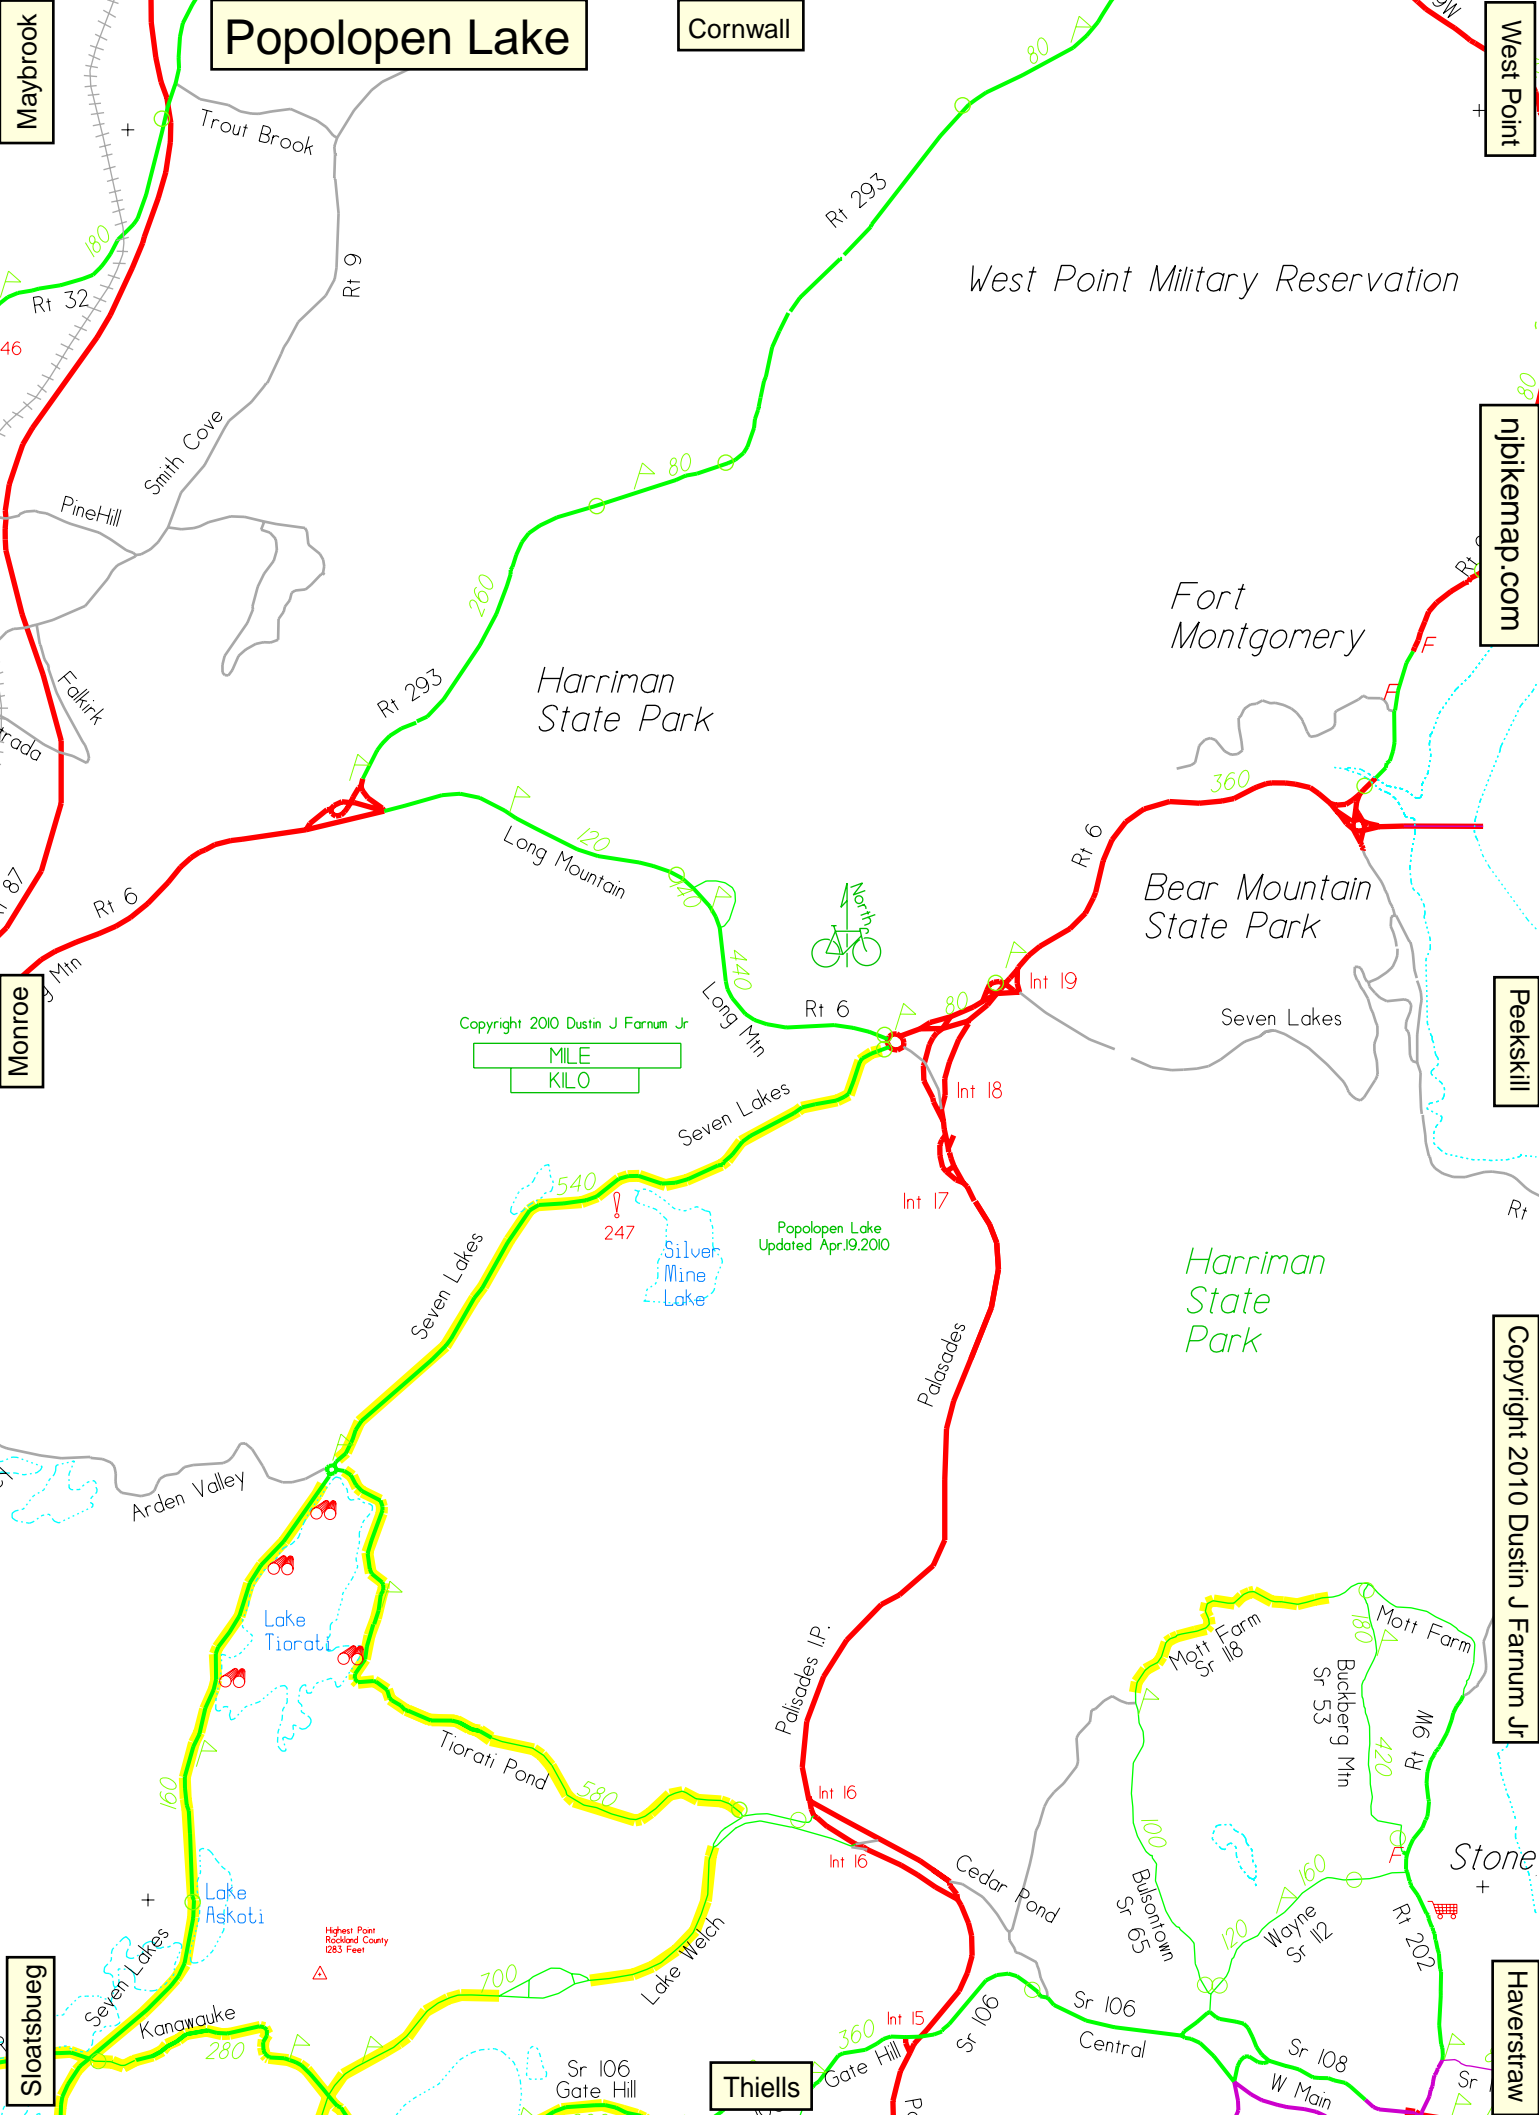

Popolopen Lake

Cornwall

Maybrook

West Point

Monroe

njbikemap.com

Peekskill

Copyright 2010 Dustin J Farnum Jr

Sloatsburg

Haverstraw

Thiells

Stone

West Point Military Reservation

Harriman State Park

Fort Montgomery

Bear Mountain State Park

Harriman State Park

Copyright 2010 Dustin J Farnum Jr
MILE
KILO

Popolopen Lake Updated Apr.19.2010

Highest Point
Rockland County
283 Feet