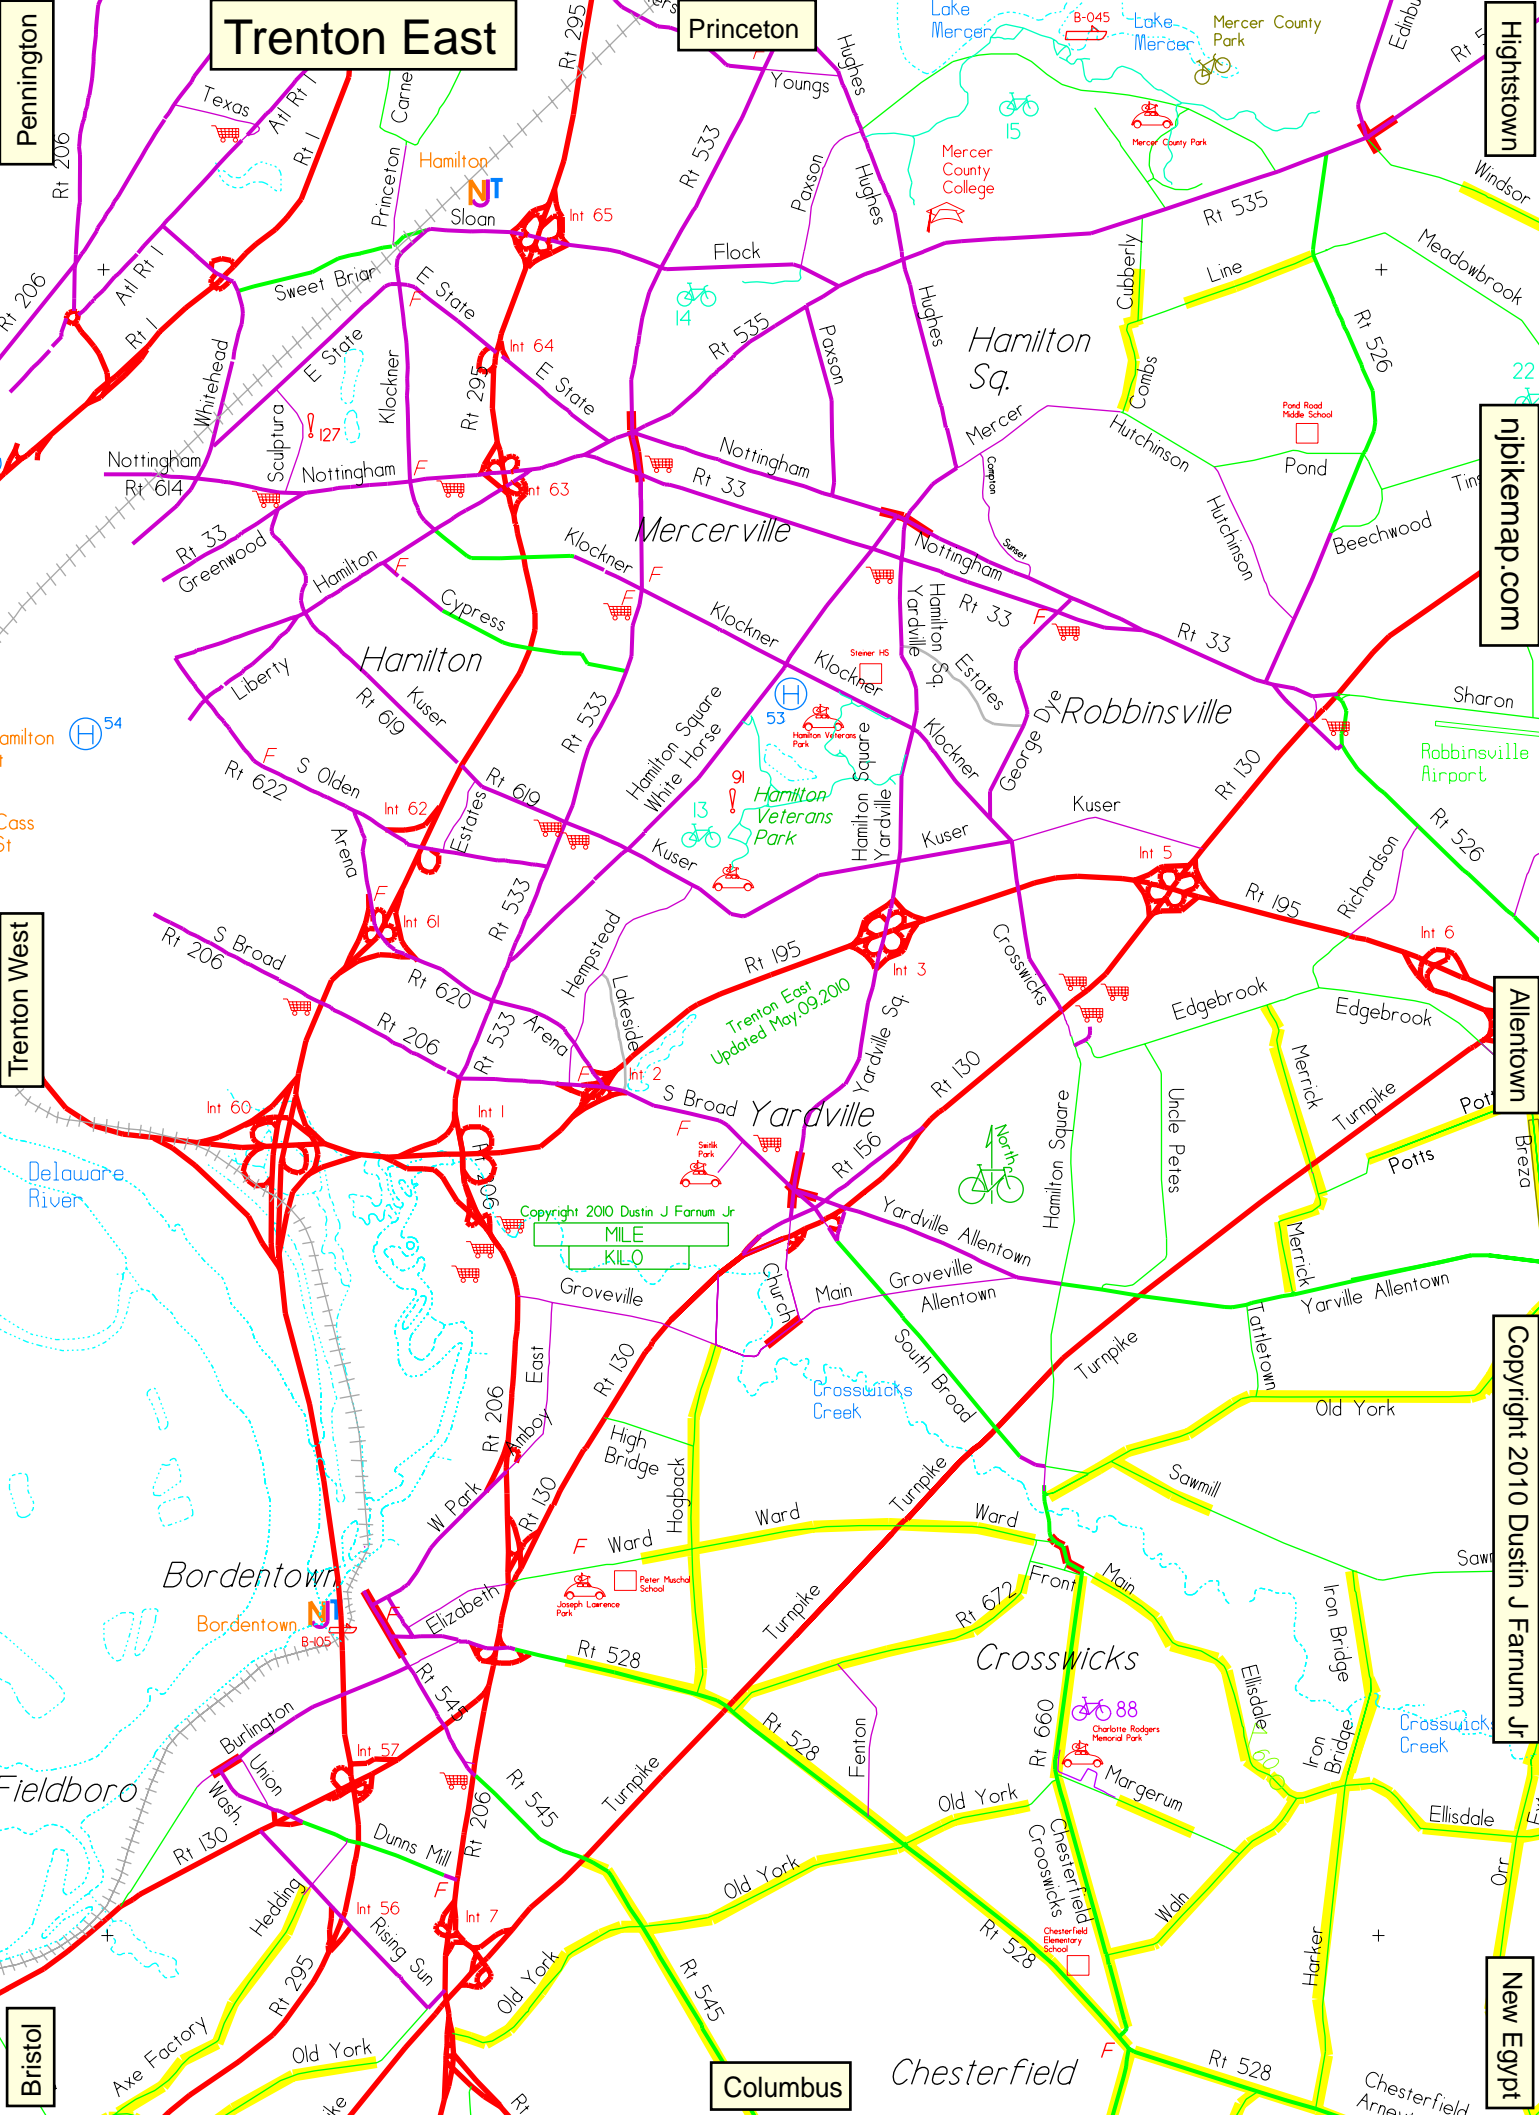

Trenton East

Princeton

Pennington

Highstown

Trenton West

Allentown

Bristol

Columbus

New Egypt

Trenton East

Princeton

Hamilton Sq.

Mercerville

Hamilton

Robbinsville

Yardville

Bordentown

Crosswicks

Fieldboro

Chesterfield

Copyright 2010 Dustin J Farnum Jr
 MILE
 KILO

njbikemap.com

Copyright 2010 Dustin J Farnum Jr

New Egypt