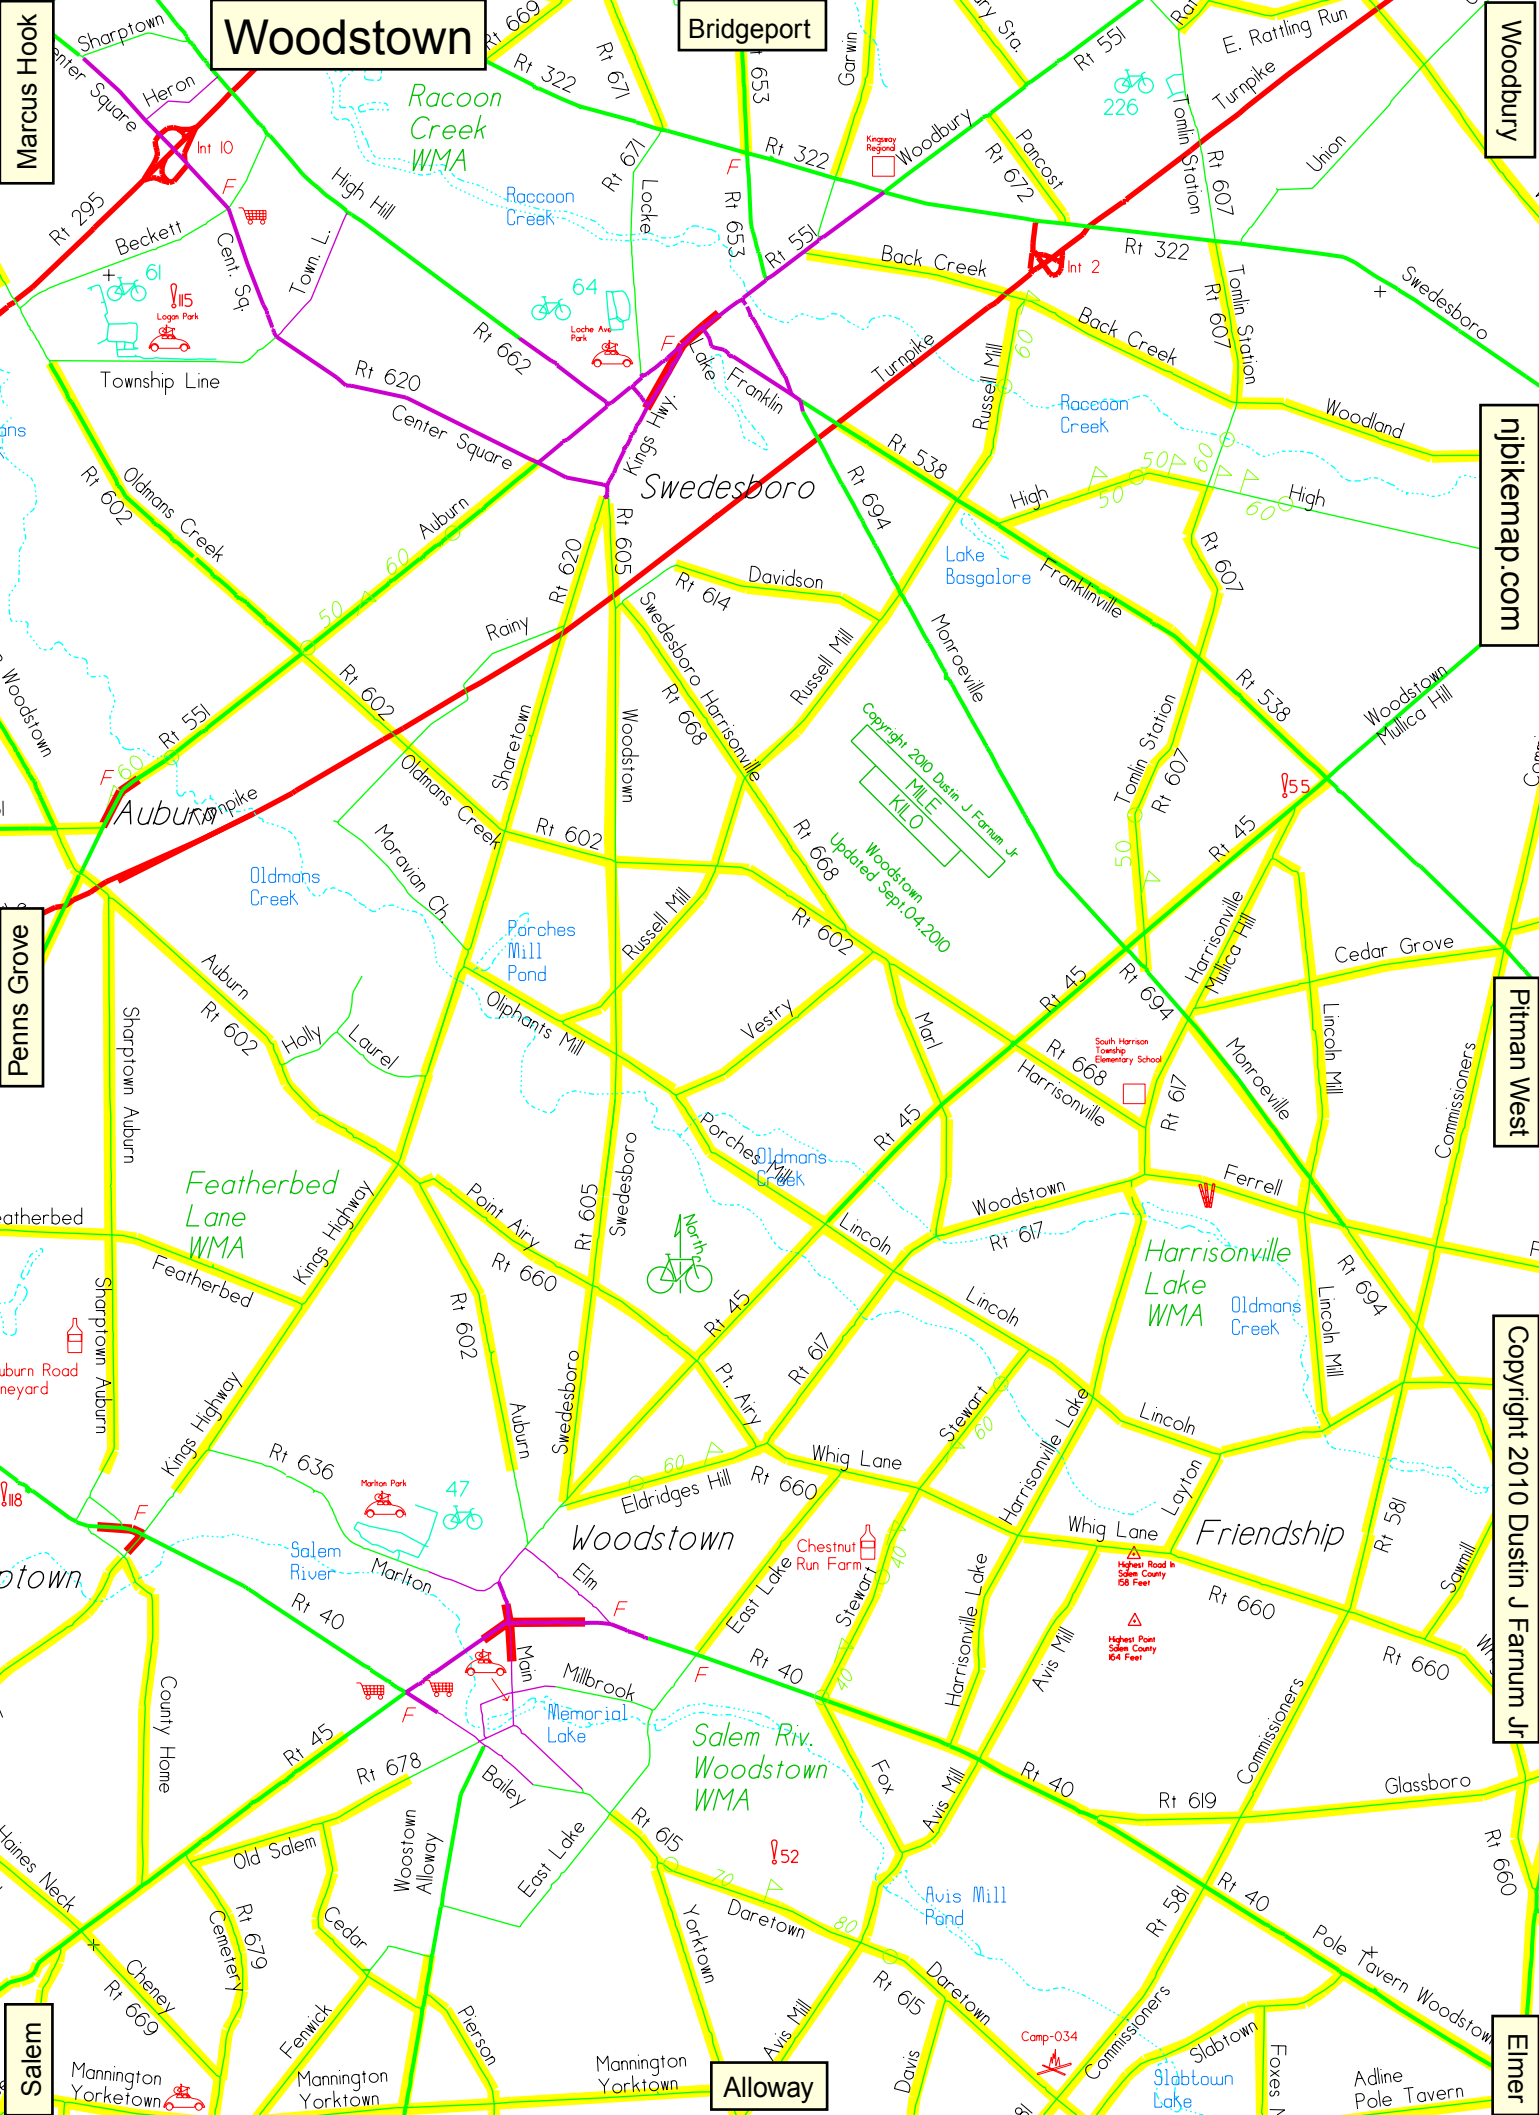

# Woodstown

# Bridgeport

# Woodbury

njbikeimap.com

Copyright 2010 Dustin J Farnum Jr  
MILE  
KILO

Pitman West

Copyright 2010 Dustin J Farnum Jr

Elmer

Penns Grove

Salem